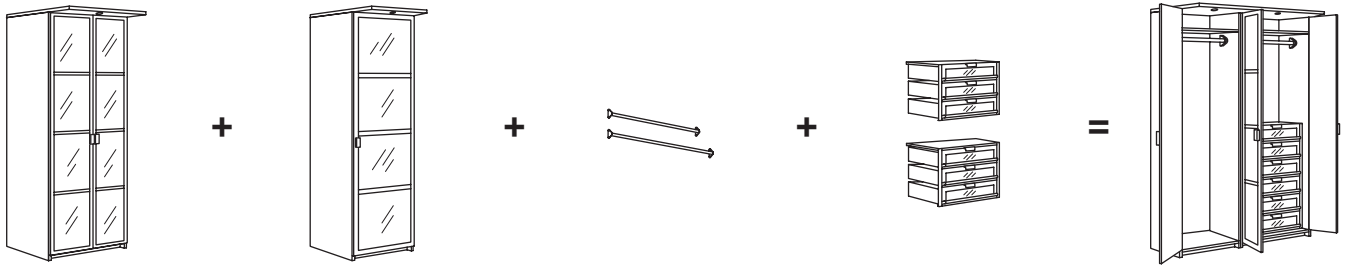

HOW TO BUILD

1. First think about what and how much you need to store – for example, clothes, shoes, bed-linen etc.
2. Then combine the different frames, doors, drawer units and shelves that you need to take of all your storage requirements. You can choose a sleek, flush surface or decorate the doors with the trim strips included.

3. Choose the interior fittings you need – wire baskets and clothes rails etc. – from the KOMPLEMENT range.
4. Select suitable lighting. Good lighting adds an extra sparkle to your wardrobe at the same time as it makes it easier to find exactly what you're looking for.

ALL PARTS AND PRICES

(Width x depth x height) Minimum ceiling height required for wardrobes: 237 cm.

Medium-brown with		
Frosted glass	898.114.21	SR 1200
Mirror	198.422.42	SR 1300

Medium-brown with		
Oak-effect with		
Frosted glass	900.886.54	SR 945
Blackbrown with		
Frosted glass	801.295.89	SR 945

Medium-brown with		
Frosted glass	298.114.24	SR 995

Medium-brown with		
Oak-effect with		
Frosted glass	300.885.72	SR 1075
Blackbrown with		
Frosted glass	401.295.91	SR 1075

Medium-brown with		
Frosted glass	598.114.27	SR 1795
Mirror	798.422.44	SR 1895

Oak-effect with		
Frosted glass	201.435.26	SR 1390
Blackbrown with		
Frosted glass	201.295.92	SR 1390

Medium-brown	400.644.86	SR 80

Oak effect	900.892.67	SR 395
Blackbrown	701.295.80	SR 395

Medium-brown	600.644.85	SR 95

Medium-brown/ frosted glass	200.646.99	SR 645