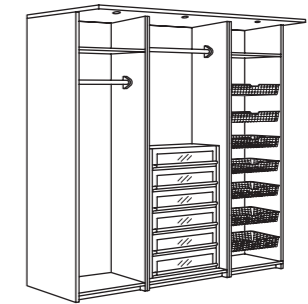

HOPEN

HOPEN wardrobe system solves all your wardrobe needs. Choose the width and material that suits you best. With a corner wardrobe you can maximise use of the space in your home. And if you add practical lighting, you also make it easier to find the right clothes.

Do you want a beautiful interior? HOPEN wardrobe not only helps you to keep all your clothes and shoes organised, the system includes an inbuilt chest of drawers that makes the inside as beautiful as the outside. Let KOMPLEMENT interior fittings in sizes 60 and 80 cm take care of the rest.

COMBINATIONS

Neat and tidy at last. With such a wide range of functions it's simple to organise all your clothes, shoes and linen and make it easier to find what you want, when you want it.
Overall size: 200x60x236 cm
This combination, excl. interior fittings:
Medium-brown 498.479.50 SR 3190