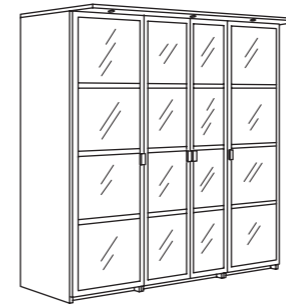

HOPEN

HOPEN wardrobe system solves all your wardrobe needs. Choose the width and material that suits you best. With a corner wardrobe you can maximise use of the space in your home. And if you add practical lighting, you also make it easier to find the right clothes.

Do you want a beautiful interior? HOPEN wardrobe not only helps you to keep all your clothes and shoes organised, the system includes an inbuilt chest of drawers that makes the inside as beautiful as the outside. Let KOMPLEMENT interior fittings in sizes 60 and 80 cm take care of the rest.

COMBINATIONS

Neat and tidy at last. With such a wide range of functions it's simple to organise all your clothes, shoes and linen and make it easier to find what you want, when you want it.
Overall size: 200x60x236 cm
This combination, excl. interior fittings:
Medium-brown 498.479.50 SR 3190