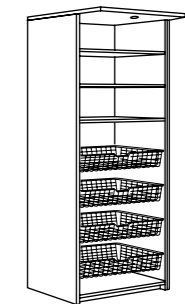

COMBINATIONS

Neat and tidy at last. With such a wide range of functions it's simple to organise all your clothes, shoes and linen and make it easier to find what you want, when you want it.
Overall size: 200x60x236 cm
This combination, excl. interior fittings:
Medium-brown 498.479.50 SR 3190

A solution to cope with virtually all your storage needs. Rails, racks, drawers and baskets take care of trousers, shirts and dresses, sweaters and socks, underwear, bed-linen and much more besides.
This combination with frames and interior fittings shown:
Medium-brown 898.528.93 SR 3575

Smart solutions for small spaces. Good ideas – like this compact but functional combination – are worth their weight in gold wherever space is in short supply.
Overall size: 80x60x236 cm.
This combination, excl. interior fittings:
Medium-brown 798.416.59 SR 1200