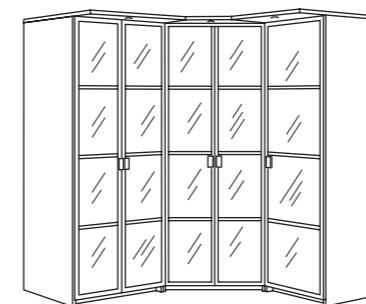

COMBINATIONS

Neat and tidy at last. With such a wide range of functions it's simple to organise all your clothes, shoes and linen and make it easier to find what you want, when you want it.
Overall size: 200x60x236 cm
This combination, excl. interior fittings:
Medium-brown 498.479.50 SR 3190

A solution to cope with virtually all your storage needs. Rails, racks, drawers and baskets take care of trousers, shirts and dresses, sweaters and socks, underwear, bed-linen and much more besides.
This combination with frames and interior fittings shown:
Medium-brown 898.528.93 SR 3575

Smart solutions for small spaces. Good ideas – like this compact but functional combination – are worth their weight in gold wherever space is in short supply.
Overall size: 80x60x236 cm.
This combination, excl. interior fittings:
Medium-brown 798.416.59 SR 1200

Even big wardrobes need to be well organised. Depending on what you want to store, a larger solution using several components can be of need to organise your wardrobe so you can find things easily. Overall size: 198/178x60x236 cm.
This combination, excl. interior fittings:
Medium-brown 198.528.96 SR 3990