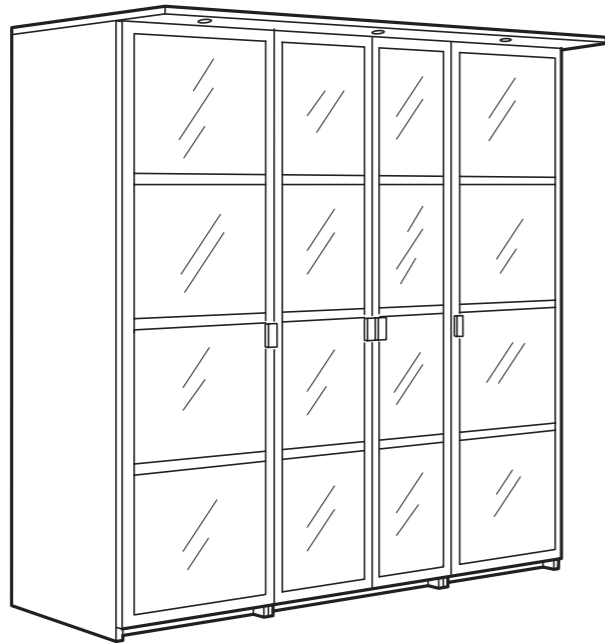

HOPEN

HOPEN wardrobe system solves all your wardrobe needs. Choose the width and material that suits you best. With a corner wardrobe you can maximise use of the space in your home. And if you add practical lighting, you also make it easier to find the right clothes.

Do you want a beautiful interior? HOPEN wardrobe not only helps you to keep all your clothes and shoes organised, the system includes an inbuilt chest of drawers that makes the inside as beautiful as the outside. Let KOMPLEMENT interior fittings in sizes 60 and 80 cm take care of the rest.

COMBINATIONS

Neat and tidy at last. With such a wide range of functions it's simple to organise all your clothes, shoes and linen and make it easier to find what you want, when you want it.
Overall size: 200x60x236 cm
This combination, excl. interior fittings:
Medium-brown 498.479.50 SR 3190