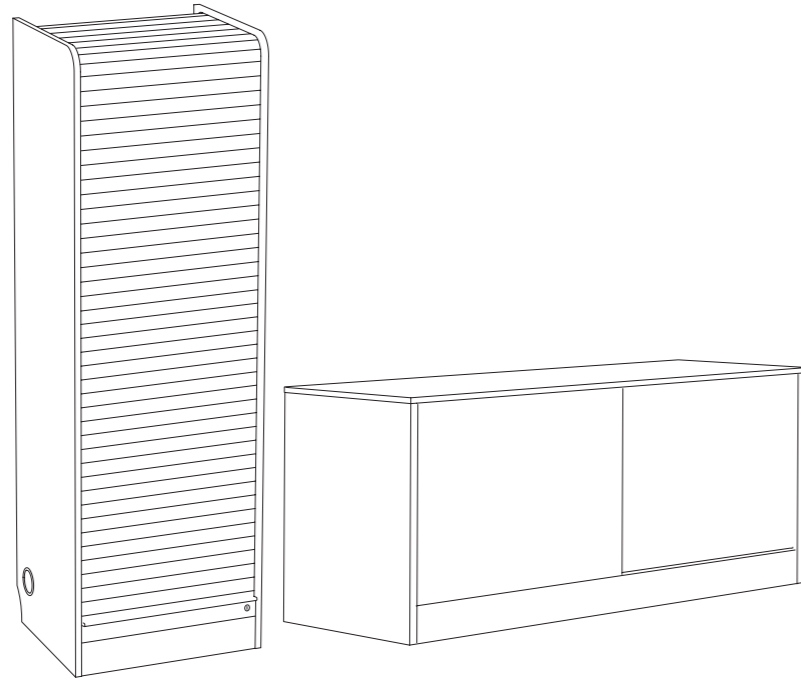

ASPVIK

SAFETY

We recommend you to fix the furniture to the wall with the enclosed safety bracket to prevent it from tipping over if a child climbs or hangs on it. Different wall materials require different types of fixing devices. Use fixing devices suitable for the walls in your home (not included).

A whole series of computer specialists

Each piece in the ASPVIK storage series is a specialist in its area. What they all have in common is that they're good at looking after computer equipment and paper. Naturally, they can easily hide away all the cables and cords. They're also big enough to fit everything from hard drives and scanners to faxes, drop files, binders and hole-punchers. If you choose one with a lock, you can also be sure your things are safe. Quite simply, these are practical workmates that make your job at the computer both easier and more fun.

ALL PARTS AND PRICES

Cabinet, 80x175 cm. Deep shelves; provide plenty of storage space for computer equipment.

White 801.146.15 SR 895

Cabinet with file drawer, 80x134 cm. Drawer for drop files; makes it easy to sort and store important papers.

White 501.348.46 SR 1145

File cabinet, 45x104 cm. 3 drawers for drop files; make it easy to sort and store important papers.

White 601.146.16 SR 775

Glass-door cabinet, 50x175 cm. Adjustable legs make storage units stand steady also on uneven floors.