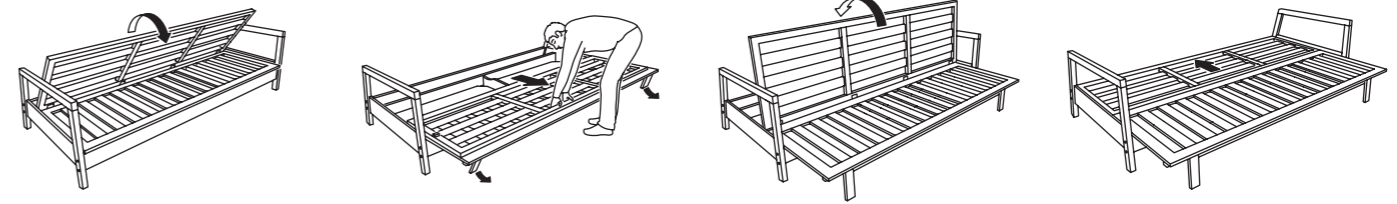

HOW TO CONVERT

You can quickly turn LILLBERG sofa-bed into a comfortable bed. Start by taking away the seat cushions. Then, pull the backrest towards you and pull out the slatted bed base until

the two support legs drop down. Push in the backrest, put back the seat cushions – and make the bed.

ALL THE PARTS, SIZES AND PRICES

	Rocking chair	2-seat sofa	3-seat sofa	3-seat sofa-bed
Width x depth in cm	68x94	128x94	188x94	207x97
Bed size in cm				127x200
Complete with cover				
FROARP black/white	SR 725	SR 1000	SR 1375	—
GRÄSBO black	SR 725	SR 1000	SR 1375	SR 1995
GRÄSBO white	SR 725	SR 1000	SR 1375	SR 1995
Extra cover				
FROARP black/white	SR 100	SR 200	SR 300	—
GRÄSBO black	SR 100	SR 200	SR 300	SR 350
GRÄSBO white	SR 100	SR 200	SR 300	SR 350

- FROARP: cotton fabric with printed floral pattern. Machine washable at 40°C.
- GRÄSBO: cotton fabric. Machine washable at 60°C.