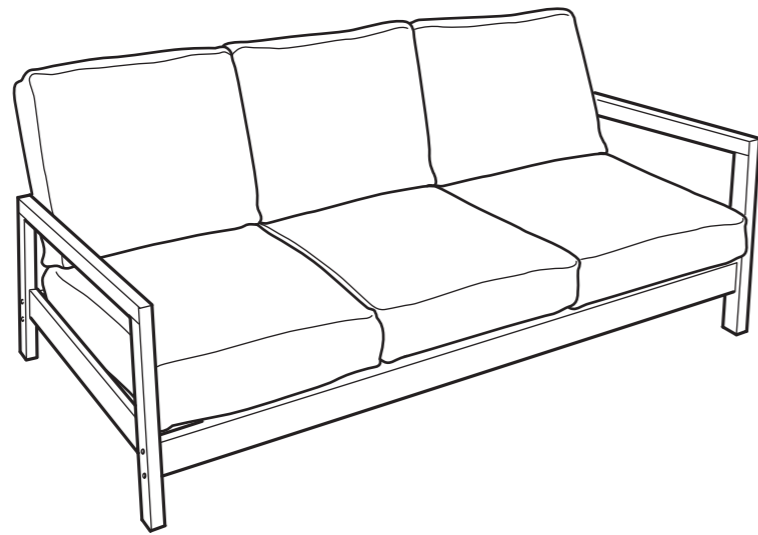

LILLBERG

DESIGN:
Nike Karlsson

MODELS:
Rocking chair
2-seat sofa
3-seat sofa
3-seat sofa-bed

Removable cover

Choice of cover

Washable cover

Washable cover

Stock item

LILLBERG seating series has a simple style with plenty of comfort. The frames are available in two finishes: black-stained or clear-lacquered. The cushions combine softness with good support, and with your choice of cover you can either match the frame finish or create exciting contrasts. The rocking chair, armchair and sofas also have adjustable backrests, so you can easily lower the position and lean back. And because you do the assembly and transportation yourself, the price is low. Why not take one home with you tonight!

Three positions for comfort

The backrests on LILLBERG rocking chair, armchair and sofas have three positions. When you want to lean back, just lift the seat slightly and ease it gently towards you. And when you want to recline, just put it in the lowest position.

ALL THE PARTS, SIZES AND PRICES

				
	Rocking chair	2-seat sofa	3-seat sofa	3-seat sofa-bed
Width x depth in cm	68x94	128x94	188x94	207x97
Bed size in cm				127x200
Complete with cover				
FROARP black/white	SR 725	SR 1000	SR 1375	—
GRÄSBO black	SR 725	SR 1000	SR 1375	SR 1995
GRÄSBO white	SR 725	SR 1000	SR 1375	SR 1995
Extra cover				
FROARP black/white	SR 100	SR 200	SR 300	—
GRÄSBO black	SR 100	SR 200	SR 300	SR 350
GRÄSBO white	SR 100	SR 200	SR 300	SR 350