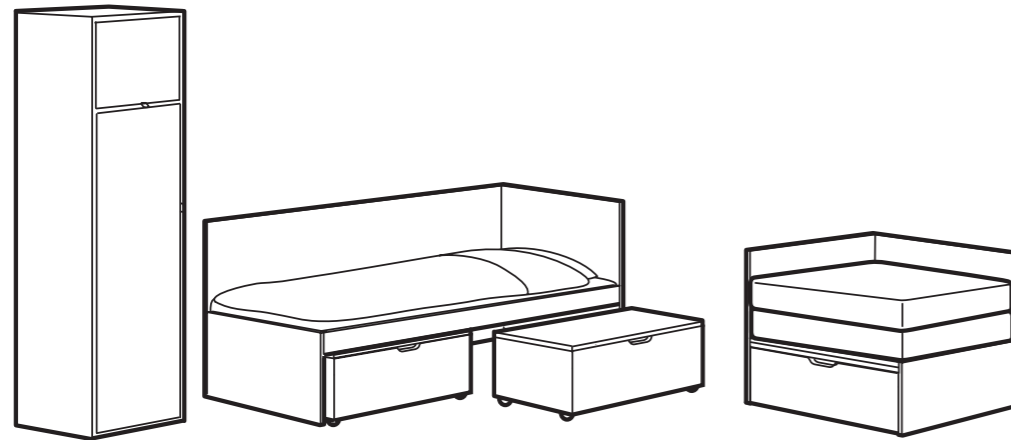

## One for all, all for one

Life needn't be all black and white! Sometimes it can be red as well. With these three colours as a base, we have created versatile furnishings with more than one function. Examples include an armchair that unfolds into an extra bed, a bed with two pull-out storage containers that double as seats, and a storage unit with a clothes tree that includes sections for both dirty laundry and clean clothes. ODDA gives you twice as many reasons for letting three simple colours set the style for your furnishing.

# ALL THE PARTS AND PRICES

**Bed frame with headboard 90x200 cm.**  
L207xW97xH100 cm.

White 701.205.51 SR 650

**Underbed 90x200 cm.** L202xW94xH31 cm.

White 801.205.79 SR 450

**Bed with storage 90x200 cm.** L207xW97xH30 cm.

White 901.205.69 SR 990

**Guest bed 90x200 cm.** L103-206xD83xH68 cm.

White/black 701.205.65 SR 1490

**Headboard/storage compartment 90 cm.**  
W97xD30xH100 cm.

White/red 501.205.66 SR 650

**Storage unit with clothes tree.** W120xD55xH185 cm.

**Bedside table.** W40xD40xH67 cm.

White/black 301.205.48 SR 295

Design and Quality  
IKEA of Sweden

All the products (shown here) may not be available at the store. Please contact the staff for more information. For more detailed product information, see the pricetag and the Internet. All units require assembly.